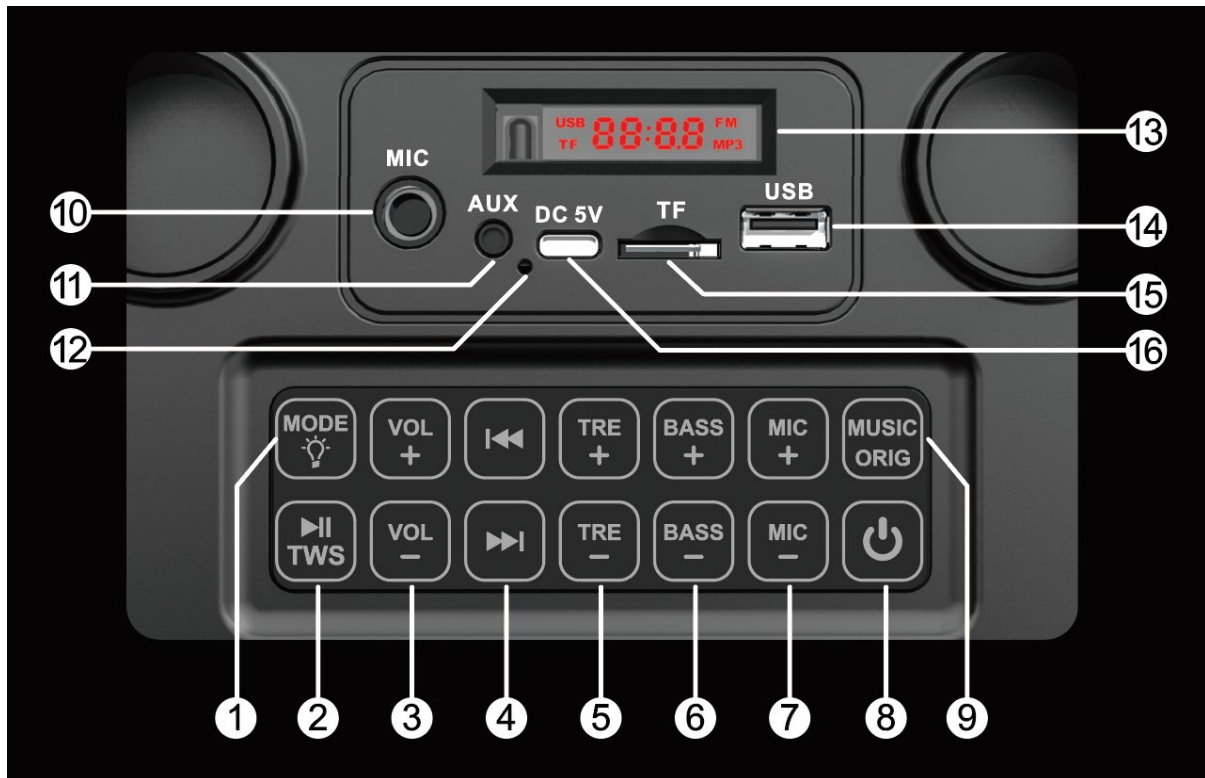

## Operation & Features:

1. Mode: Long Press to switch between Bluetooth, Line in & FM Radio.  
Short Press to Switch Light Effect Displays
2. Short Press to Play & Pause Music.  
Long Press to Scan Radio Stations when in FM Mode.  
TWS- Long Press to Pair another VS-MT Speaker (Music will be shared when in BT Mode)
3. Volume + / - : increase or decrease Music Volume
4. Play previous or next song.
5. Increase or Decrease the Music Treble.
6. Increase or Decrease the Music Bass.
7. Increase or Decrease Microphone Volume.
8. Power On/Off
9. Music:/Orig: Short Press to remove original voice (singer voice), short press again to return.
10. Microphone Input
11. Aux Input for use with Phones, Tablets & Laptops
12. Charging indicator light, which turns Red when charging.
13. Function/Operation LED Display.
14. USB input for MP3 music
15. TF Card for MP3 music.
16. DC5V Charging input. (Red light will Appear when charging)

### BT Connection:

When in Bluetooth (BT) Mode, Scan your device and search for VS-MT and pair with the speaker. Remember to increase the volume on your device too to get full volume on the VS-MT.

For more Advice or assistance please Visit our website [www.vocal-star.com](http://www.vocal-star.com) or call us on 01202670929